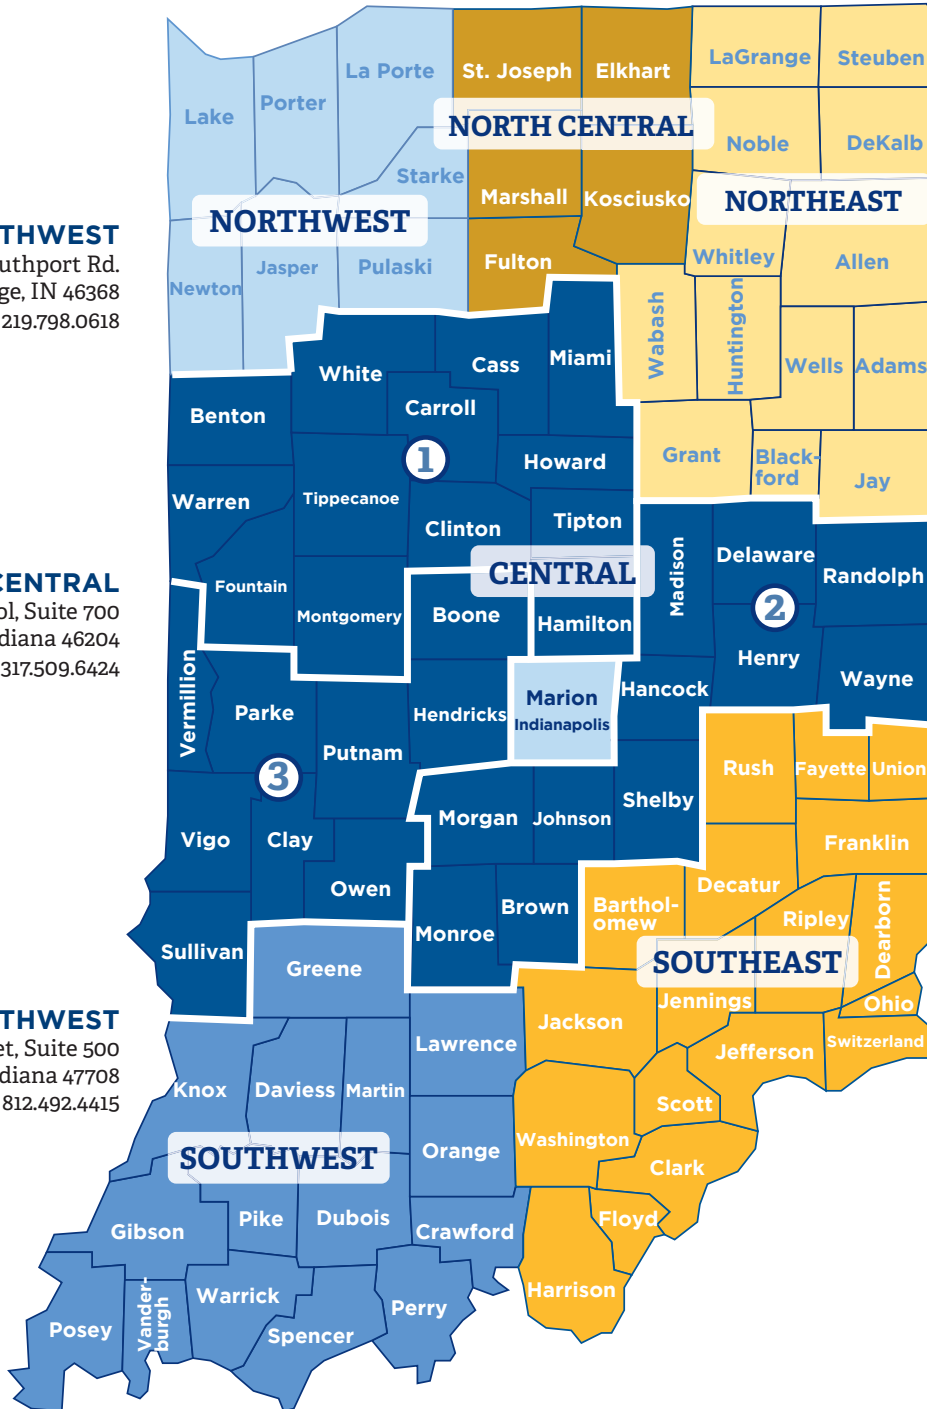

BUSINESS DEVELOPMENT REGIONS

NORTHWEST
6100 Southport Rd.
Portage, IN 46368
t 219.798.0618

CENTRAL
One North Capitol, Suite 700
Indianapolis, Indiana 46204
t 317.509.6424

SOUTHWEST
318 Main Street, Suite 500
Evansville, Indiana 47708
t 812.492.4415

NORTH CENTRAL
209 North Main Street,
Suite 204
South Bend, Indiana 46601
t 574.288.6834

NORTHEAST
1st Source Center
200 East Main Street,
Suite 910
Fort Wayne, Indiana 46802
t 260.452.6443

SOUTHEAST
1200 West O & M Avenue,
Suite 215
North Vernon, IN 47265
t 812.599.2416