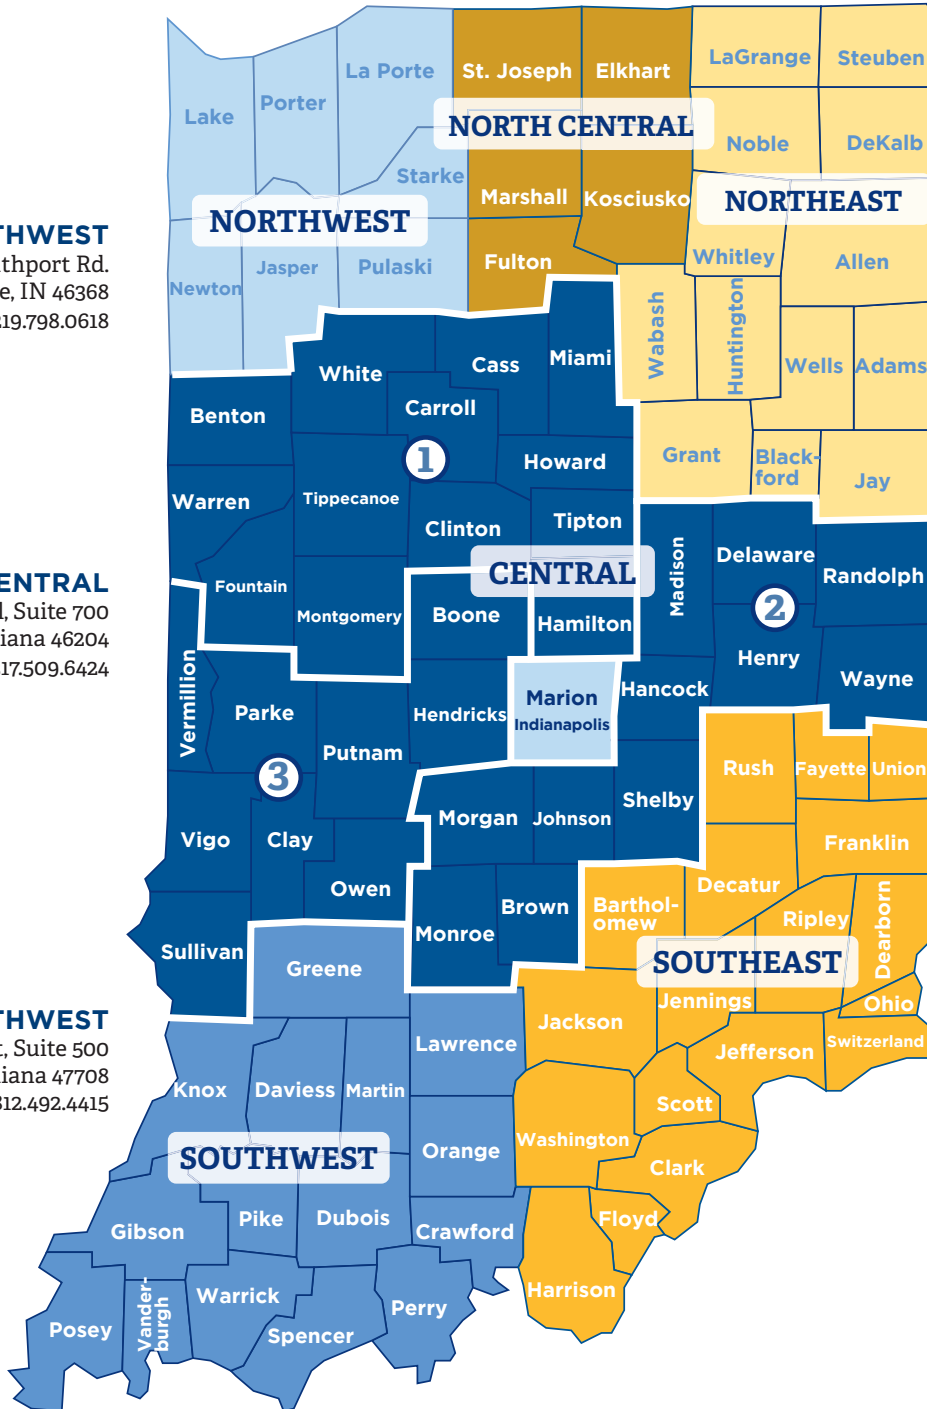

BUSINESS DEVELOPMENT REGIONS

NORTHWEST
6100 Southport Rd.
Portage, IN 46368
t 219.798.0618

CENTRAL
One North Capitol, Suite 700
Indianapolis, Indiana 46204
t 317.509.6424

SOUTHWEST
318 Main Street, Suite 500
Evansville, Indiana 47708
t 812.492.4415

NORTH CENTRAL
209 North Main Street,
Suite 204
South Bend, Indiana 46601
t 574.288.6834

NORTHEAST
1st Source Center
200 East Main Street
Suite 910
Fort Wayne, Indiana 46802
t 260.452.6443

SOUTHEAST
PO Box 896
1200 West O & M Avenue
North Vernon, Indiana 47265
t 812.599.2416