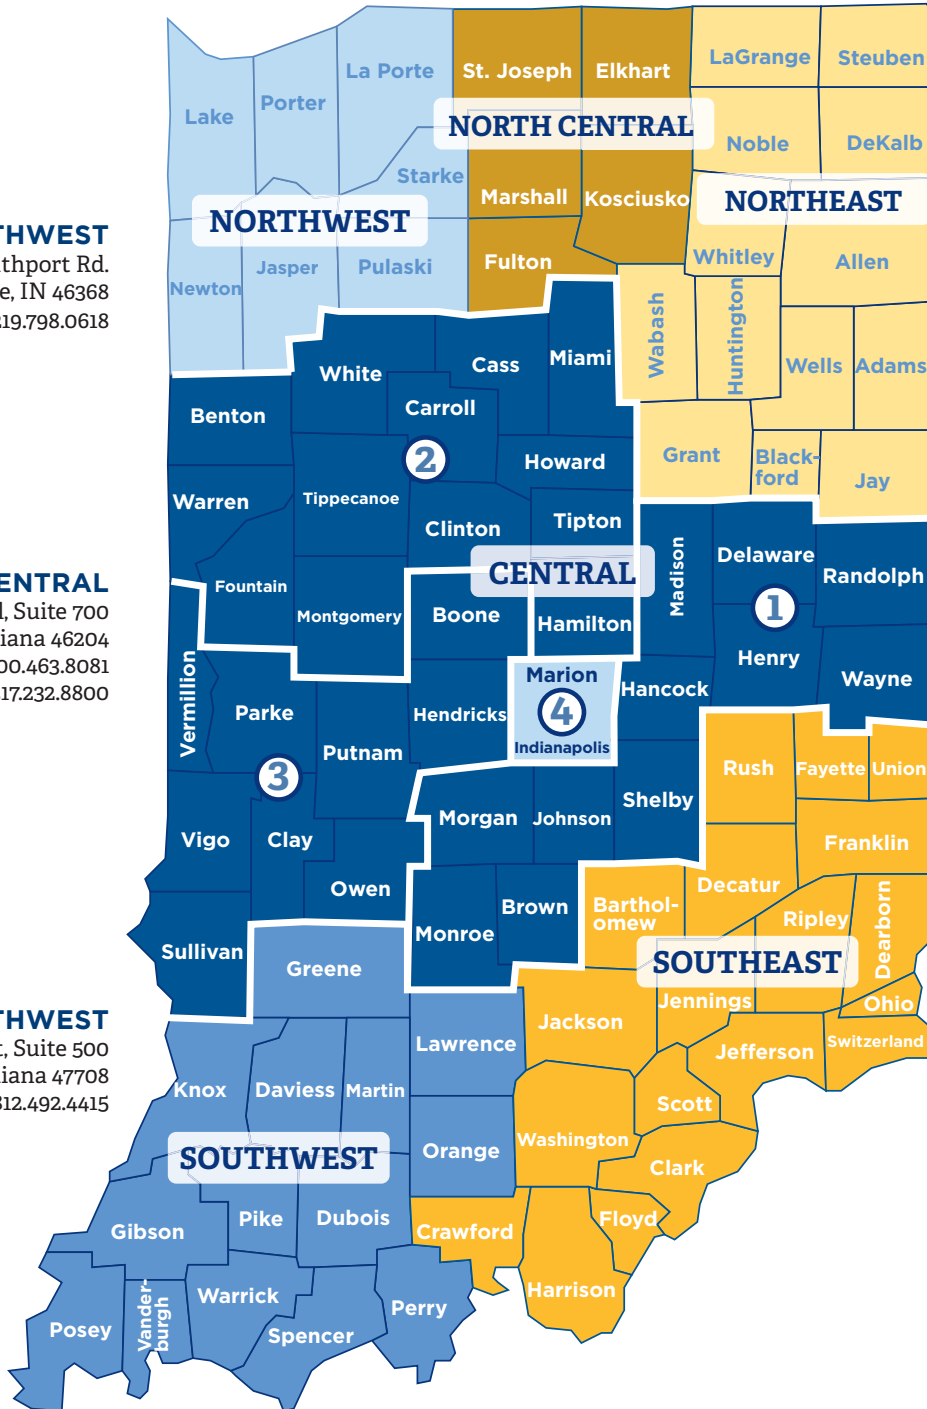

INDIA

Director, India
Raju Chinthala 317.416.7210
RChinthala@iedc.in.gov

BUSINESS DEVELOPMENT REGIONS

NORTHWEST
6100 Southport Rd.
Portage, IN 46368
t 219.798.0618

CENTRAL
One North Capitol, Suite 700
Indianapolis, Indiana 46204
t 800.463.8081
t 317.232.8800

SOUTHWEST
318 Main Street, Suite 500
Evansville, Indiana 47708
t 812.492.4415

NORTH CENTRAL
209 North Main Street,
Suite 204
South Bend, Indiana 46601
t 574.288.6834

NORTHEAST
1st Source Center
200 East Main Street
Suite 910
Fort Wayne, Indiana 46802
t 260.469.4468