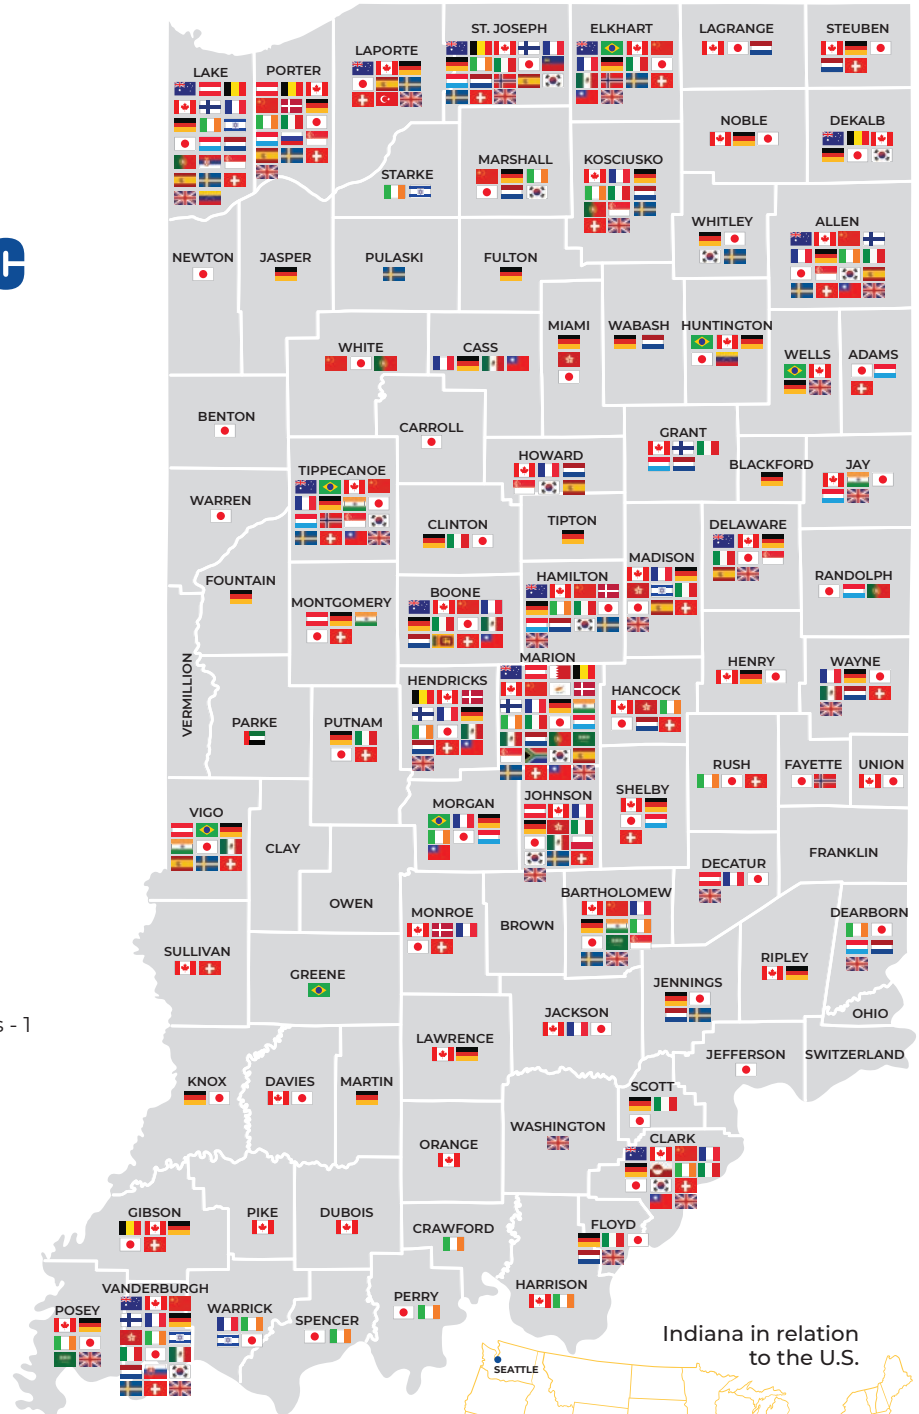

# INDIANA FOREIGN DIRECT INVESTMENT

**1,050+**  
TOTAL COMPANIES

## POWERED BY IEDC

Each unique flag in a county represents one or more companies of the following origin.

- |                   |                          |
|-------------------|--------------------------|
| Australia - 22    | Mexico - 10              |
| Austria - 13      | Netherlands - 31         |
| Bahrain - 1       | Norway - 4               |
| Belgium - 11      | Poland - 1               |
| Brazil - 8        | Portugal - 5             |
| Canada - 117      | Russia - 1               |
| China - 19        | Saudi Arabia - 3         |
| Cyprus - 1        | Serbia - 1               |
| Denmark - 12      | Singapore - 10           |
| Finland - 13      | Slovakia - 1             |
| France - 48       | South Africa - 1         |
| Germany - 137     | South Korea - 15         |
| Greenland - 1     | Spain - 16               |
| Hong Kong - 5     | Sri Lanka - 1            |
| India - 10        | Sweden - 36              |
| Ireland - 57      | Switzerland - 64         |
| Israel - 5        | Taiwan - 9               |
| Italy - 37        | Turkey - 1               |
| Japan - 291       | United Arab Emirates - 1 |
| Liechtenstein - 1 | United Kingdom - 62      |
| Luxembourg - 16   | Venezuela - 2            |

Including joint ventures:

- |                               |
|-------------------------------|
| Finland / Ireland - 1         |
| Germany / Japan - 2           |
| Japan / Switzerland - 1       |
| Netherlands / South Korea - 1 |
| Japan / Brazil - 1            |
| United Kingdom / Canada - 1   |
| India / Japan - 1             |