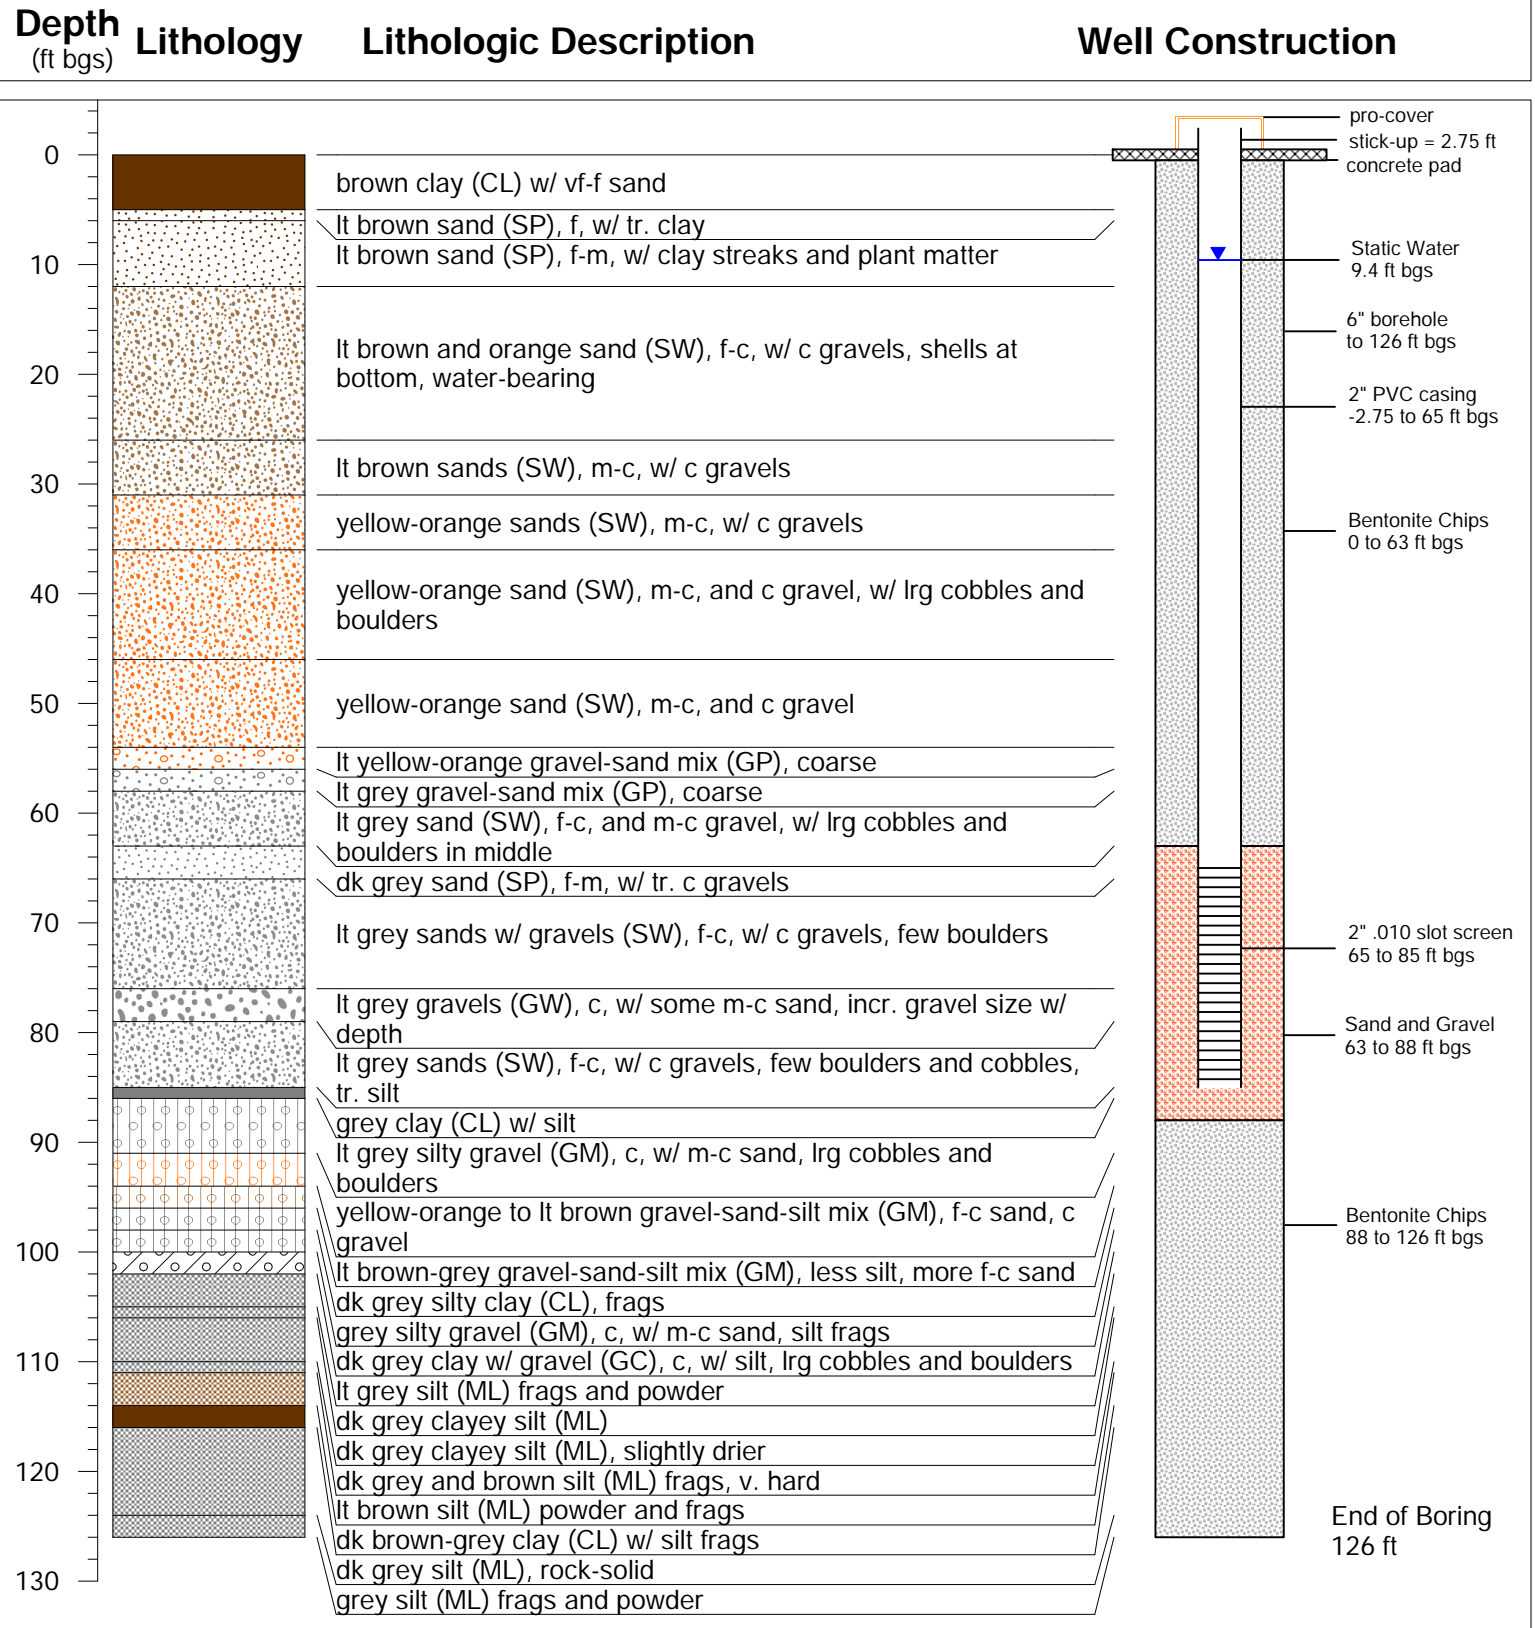

**Hole ID:** MW-6

**Location:** Wabash Wellfield  
**Site:** Moonbeam

**Logged by:** H. Manlove, INTERA  
**Drilled by:** A. Little, CASCADE

**Drilling Method:** Sonic  
**Borehole diameter:** 6"

**Elevation:** 512.66 ft **Lat:** 40.41203961°  
**Total Depth:** 126 ft **Long:** -87.03412656°

**Date start:** 5/12/2023

**Date finish:** 5/16/2023

**Date abandoned:**

Total Depth = 126 ft bgs  
bgs = below ground surface

**MW-6**

Page: 1 of 1