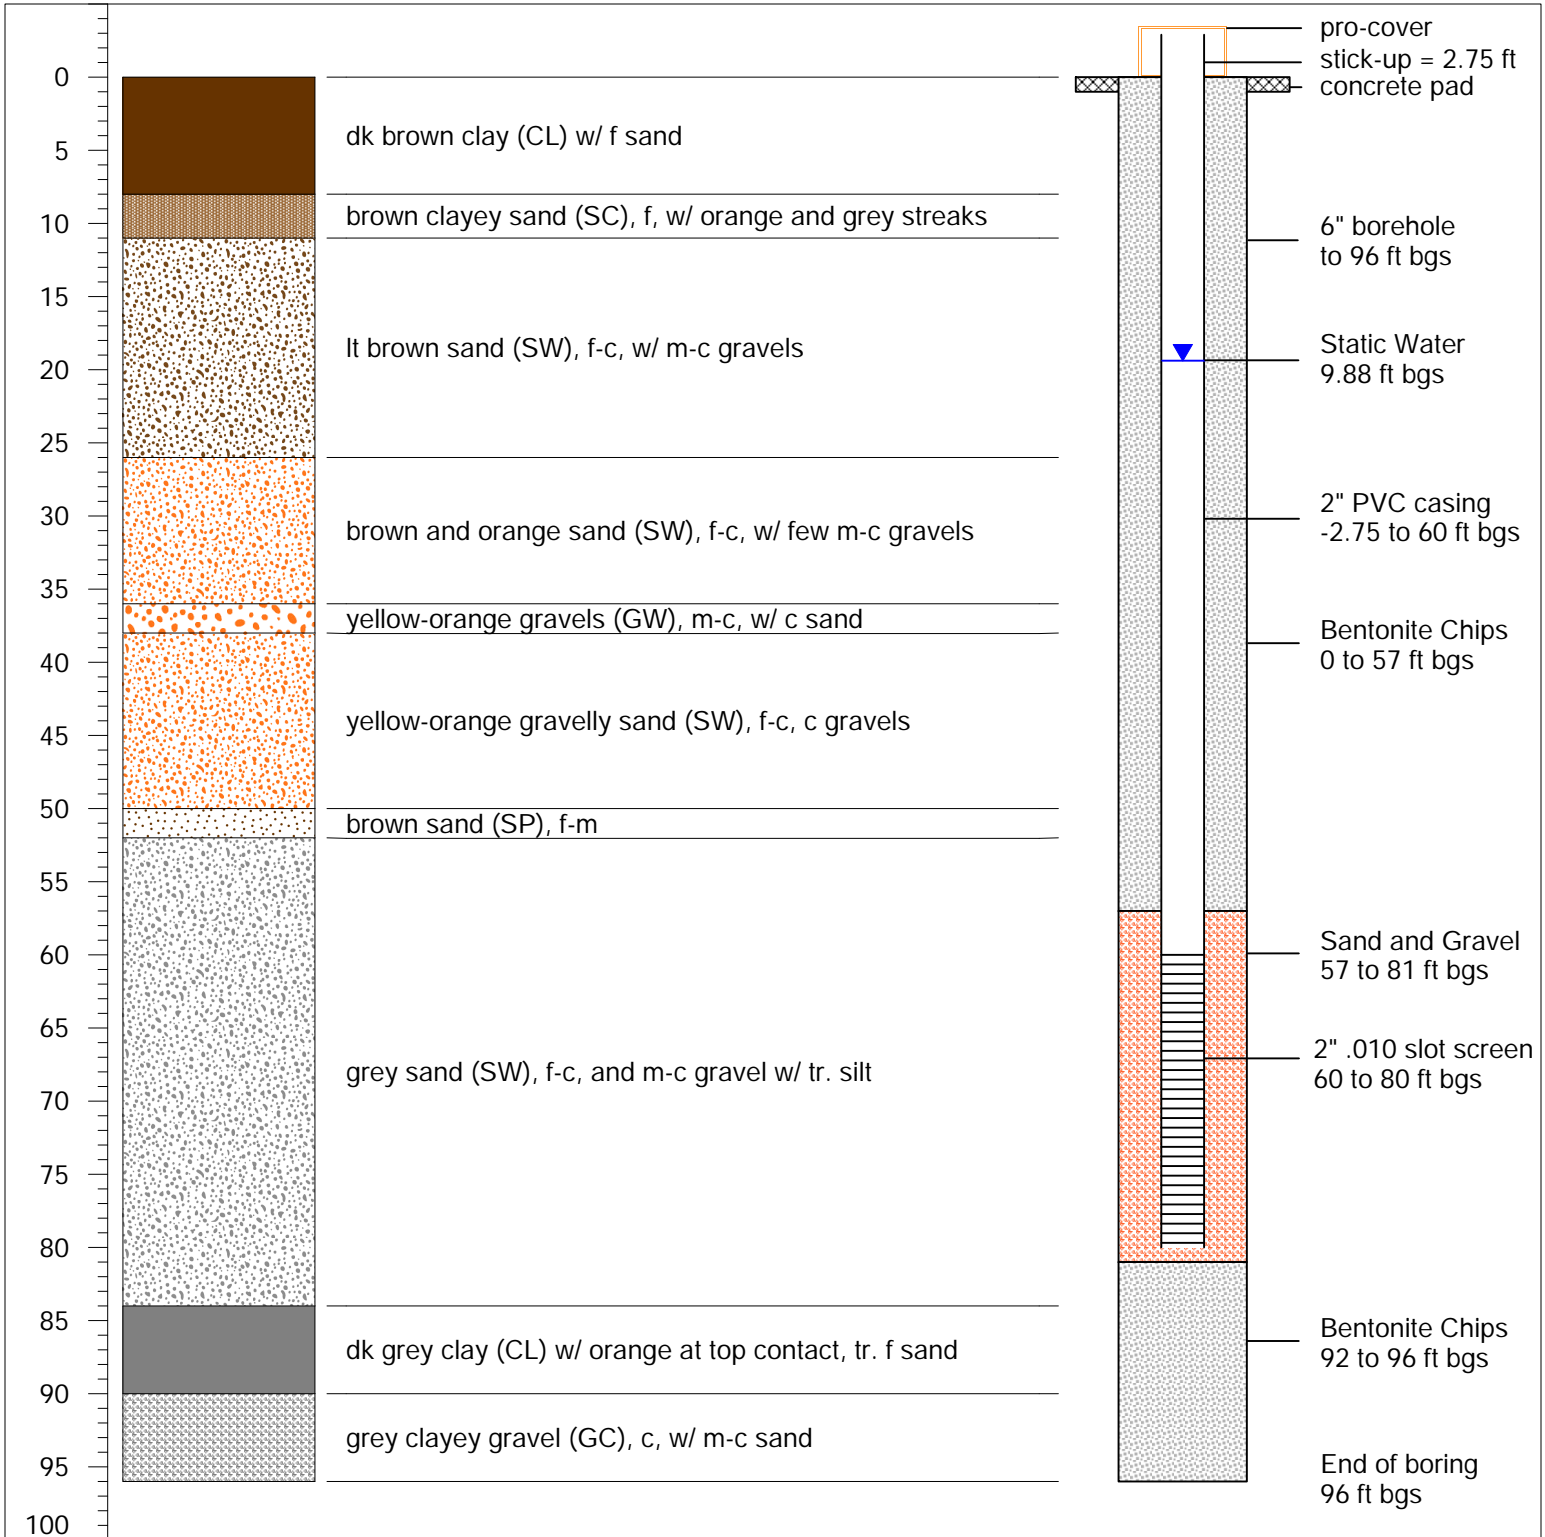

Hole ID: MW-5

Location: Wabash Wellfield, IN
Site: Moonbeam

Logged by: H Manlove, INTERA
Drilled by: Arlen L, CASCADE

Drilling Method: Sonic
Borehole diameter: 6"

Elevation: 513.27 ft Lat: 40.41220558°
Total Depth: 96 ft Long: -87.03340283°

Date start: 5/21/2023

Date finish: 5/21/2023

Date abandoned:

Depth (ft bgs)	Lithology	Lithologic Description	Well Construction
----------------	-----------	------------------------	-------------------

Total Depth = 96 ft bgs
bgs = below ground surface