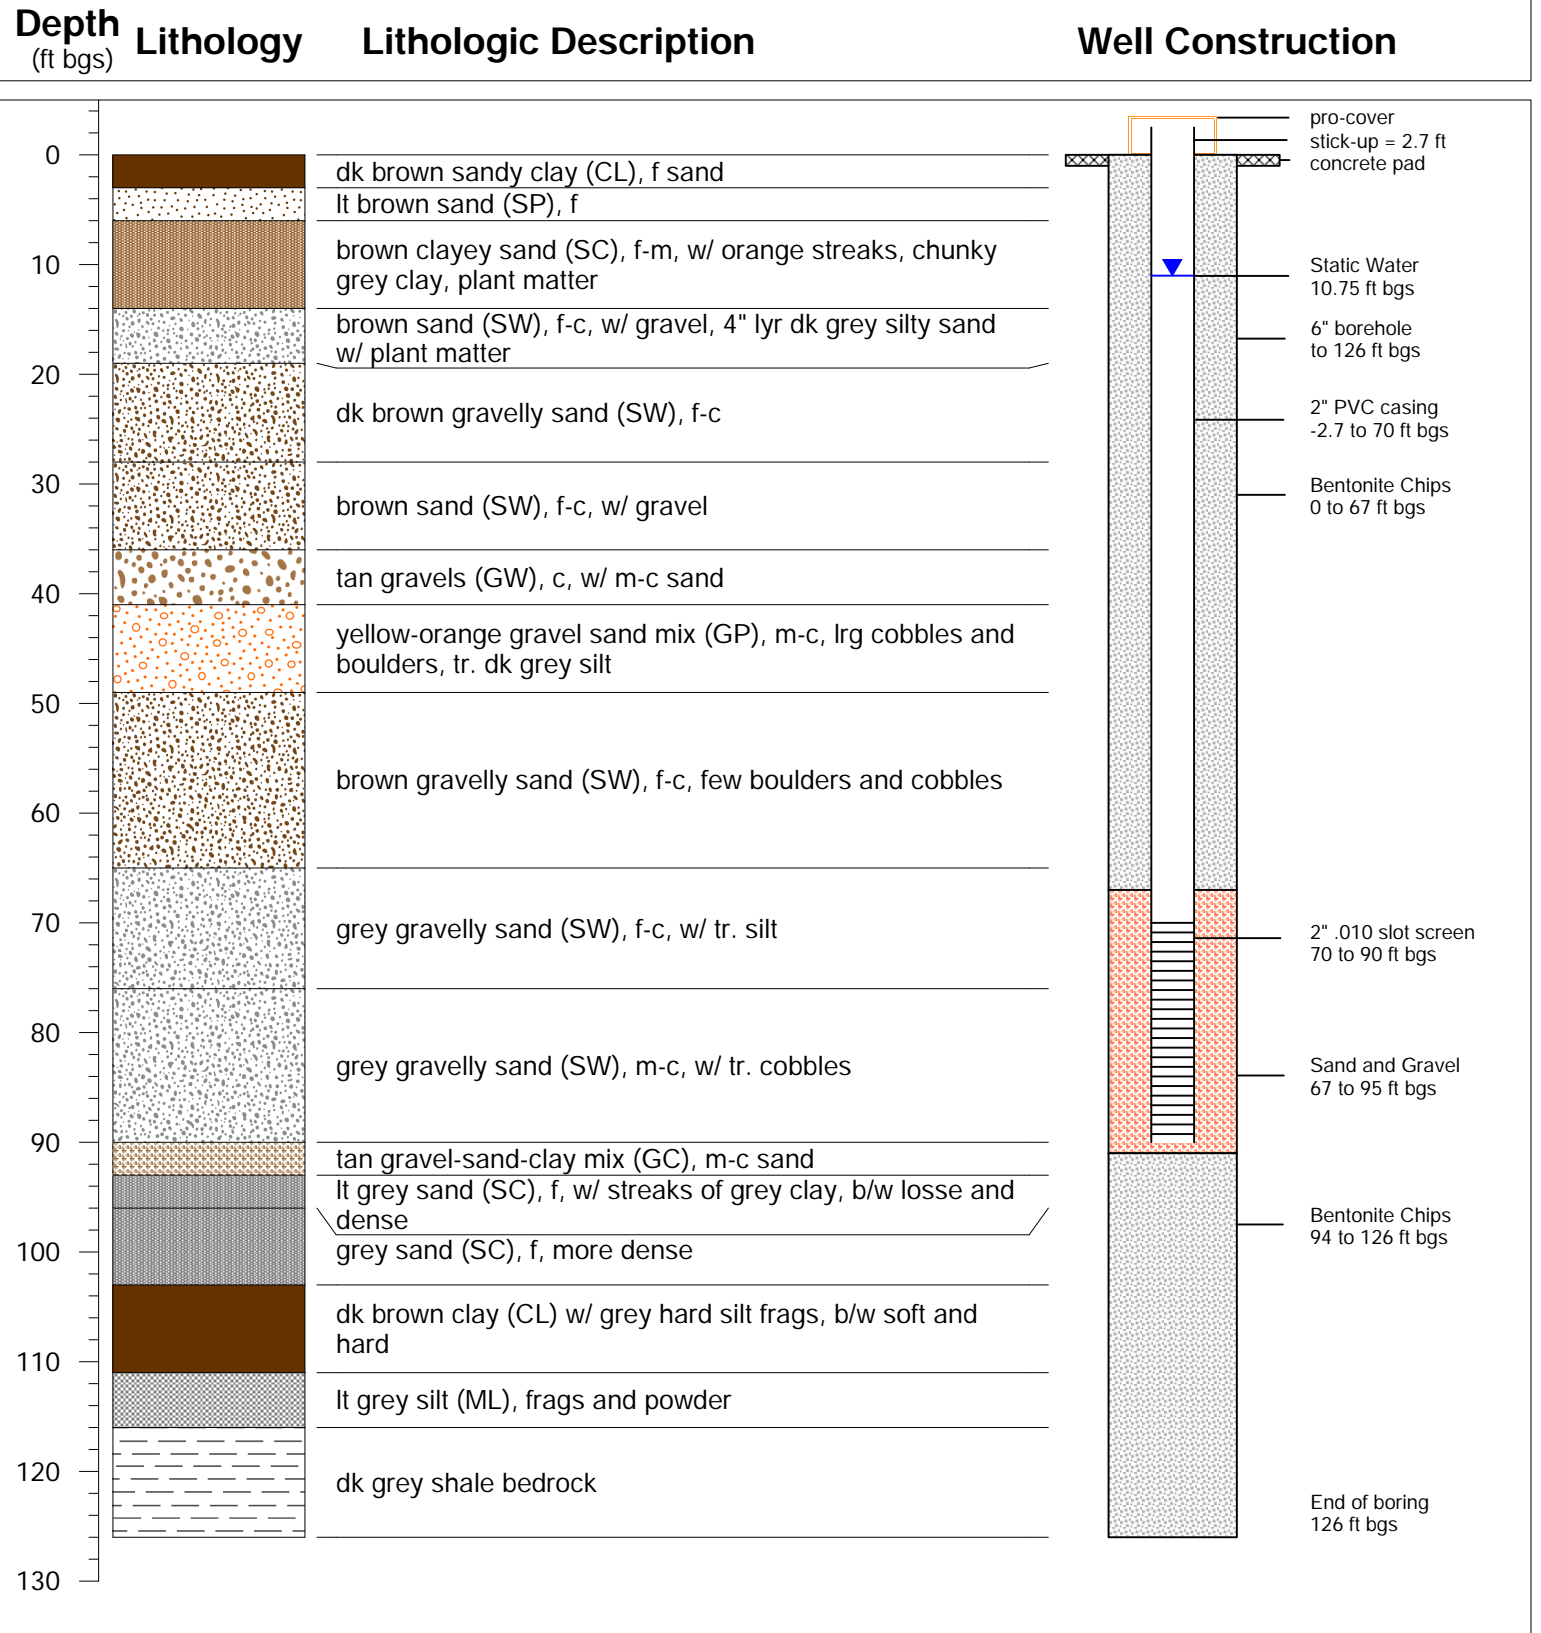

Hole ID: MW-1

Location: Wabash Wellfield, IN
Site: Moonbeam

Logged by: H Manlove, INTERA
Drilled by: A Little, CASCADE

Drilling Method: Sonic
Borehole diameter: 6"

Elevation: 514.26 ft Lat: 40.41359347°
Total Depth: 126 ft Long: -87.02883806°

Date start: 5/19/2023

Date finish: 5/19/2023

Date abandoned:

Total Depth = 126 ft bgs
bgs = below ground surface

MW-1