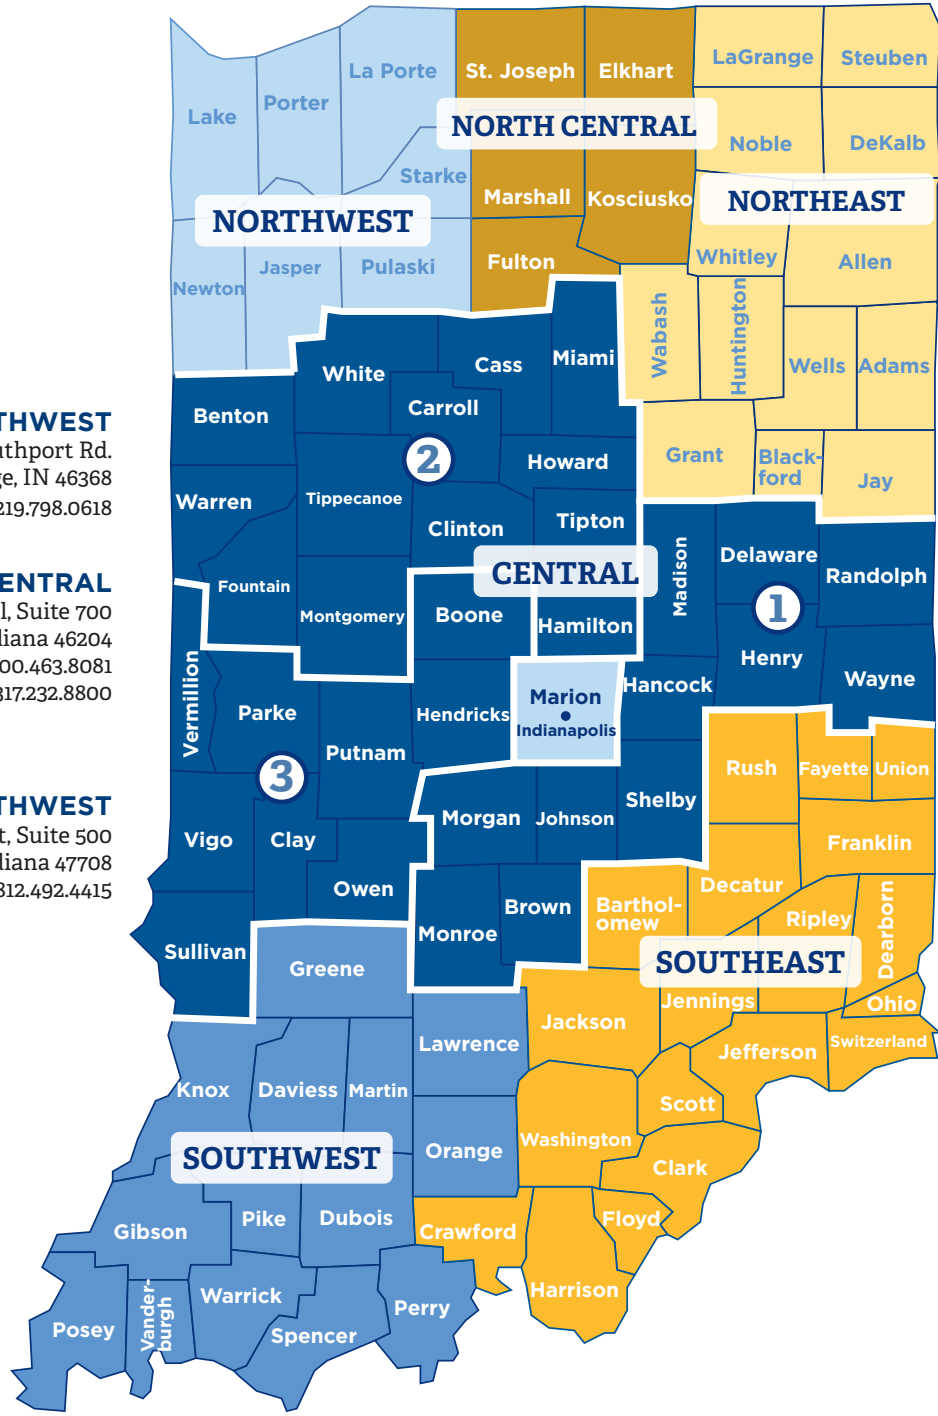

IEDC - EUROPE OFFICE

Jan Wiedermann
JWiederman@investindiana.com
Berlin, Germany

IEDC - GREATER CHINA OFFICE

Shenji Pan
Shenji.Pan@starrcompanies.com
Shanghai, China

BUSINESS DEVELOPMENT REGIONS

NORTHWEST
6100 Southport Rd.
Portage, IN 46368
t 219.798.0618